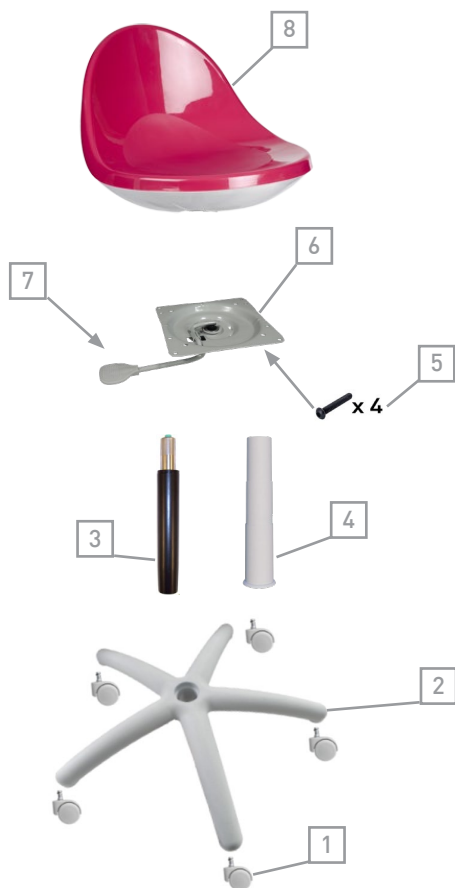

**BOMBO**

# BOMBO

Girevole/Swivel

Codice/Code	Descrizione/Description
1. RBL020104	Ruota Base libera gommata Ø50, perno Ø10, grigia Base soft castor Ø50, push fit stem Ø10, grey
2. B150104	Base B15 Ø550mm, perno Ø10mm, grigia Base B15 Ø550mm, stem Ø10mm, grey
3. P0501	Pompa a gas H.220/132 Ø40, nera Gas column H.220/132 Ø40, black
4. SFT1504	Soffietto telescopico 3 stadi 350mm, grigio Telescopic bellows 3 stages 350mm, grey
5. 0584	Viti TGS autofilettanti 5x34mm, zincate Drywall screws (Raised countersunk) 5x34mm, zinc
6. PP2004	Piastra PP20 per versione girevole, verniciata grigio Plate PP20 for swivel version, grey painted
7. SP0181	Leva 02 per alzata a gas, argento Cylinder lift actuator 02, silver
8. MSCBOMB00403	Monoscocca Bombo, rossa/grigia Bombo shell, red/grey

**\*Accessori/Optional:**

9. B030218	Base B03 in alluminio lucido Ø630mm, perno Ø11mm Polished aluminium base B03 Ø630mm, stem Ø11mm
10. RBL020204	Ruota Base libera gommata Ø50, perno Ø11, grigia Base soft castor Ø50, push fit stem Ø11, grey
11. MSCBOMB00410	Monoscocca Bombo, azzurro/grigia Bombo shell, light blue/grey
12. MSCBOMB00468	Monoscocca Bombo, blu/grigia Bombo shell, blue/grey
13. MSCBOMB00402	Monoscocca Bombo, bianca/grigia Bombo shell, white/grey
14. MSCBOMB00403	Monoscocca Bombo, rosa/grigia Bombo shell, pink/grey